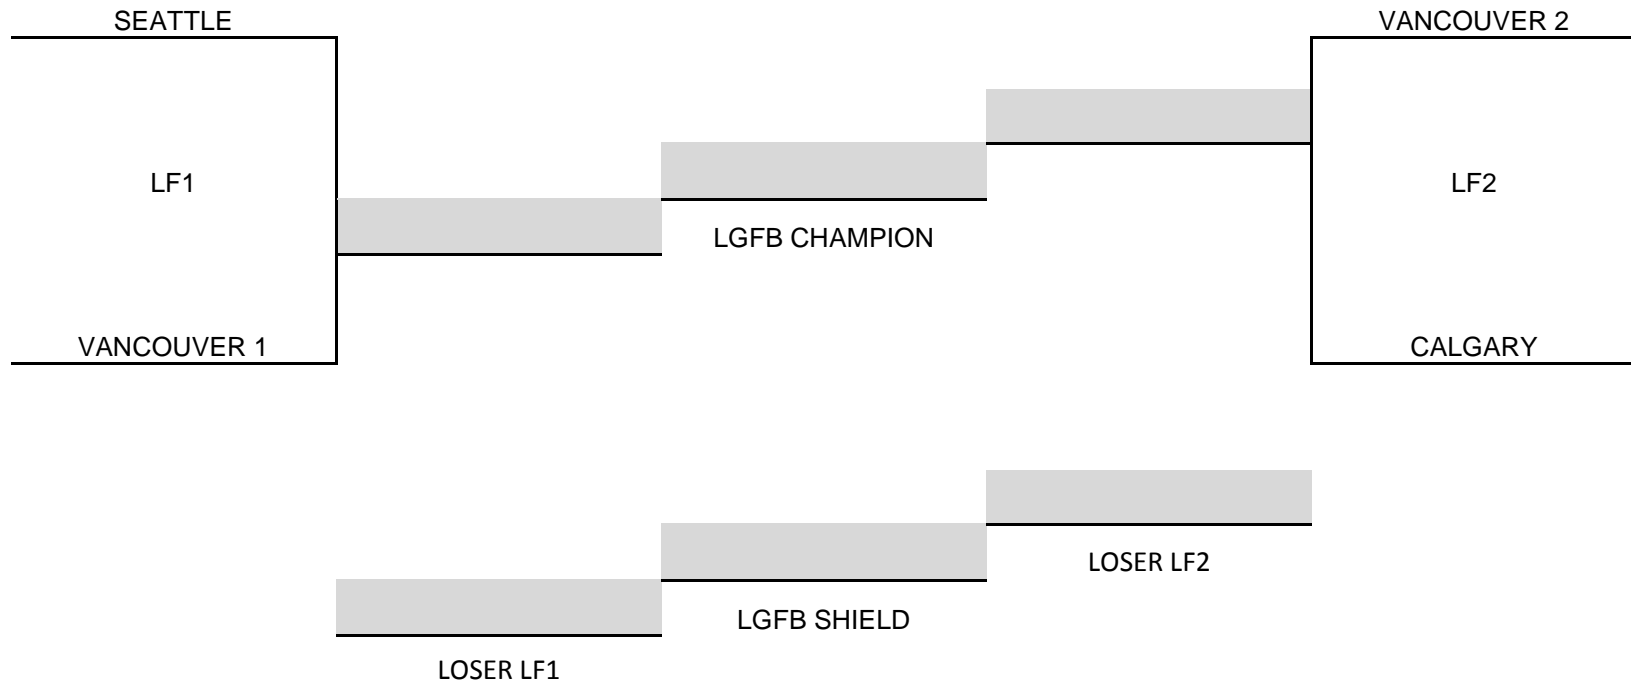

Time	Game #	FIELD 1 (LGFB/CAMOGIE)	REF
10	C1	SEA vs CAL (CAM)	VAN
11	LF1	SEA vs VAN1 (LGFB)	CAL
12	C2	CAL vs VAN(CAM)	SEA
1	LF2	CAL vs VAN2 (LGFB)	VAN1
2	C3	VAN vs SEA (CAM)	CAL
3	LF3	LADIES FOOTBALL SHIELD	TBD
4	C4	CAMOGIE CHAMPIONSHIP	TBD
5	LF4	LADIES FOOTBALL CHAMPIONSHIP	TBD

Time	Game #	FIELD 2 (HURLING)	REF
10	H1	CRB vs VAN1	MON
11	H2	SEA vs CAL	CRB
12	H3	MON vs VAN2	CAL
1	H4	TAC vs BEN	SEA
2	H5	W1 vs W3	TAC
3	H6	W2 vs W4	VAN1
4	H7	L1 vs L4	L - H5
5	H9	HURLING CHAMPIONSHIP	TBD

Time	Game #	FIELD 3 (FOOTBALL)	REF
10	FB1	SEA vs FRA	CAL
11	FB2	VAN vs TAC	POR
12	FB3	POR vs CAL	SEA
1	FB4	L1 vs L3	VAN
2	FB5	VAN vs W1	FRA
3	FB6	W3 vs W4	TAC
4	H8	L2 vs L3	L - H6
5	FB7	FOOTBALL CHAMPIONSHIP	TBD

LADIES GAELIC FOOTBALL BRACKET