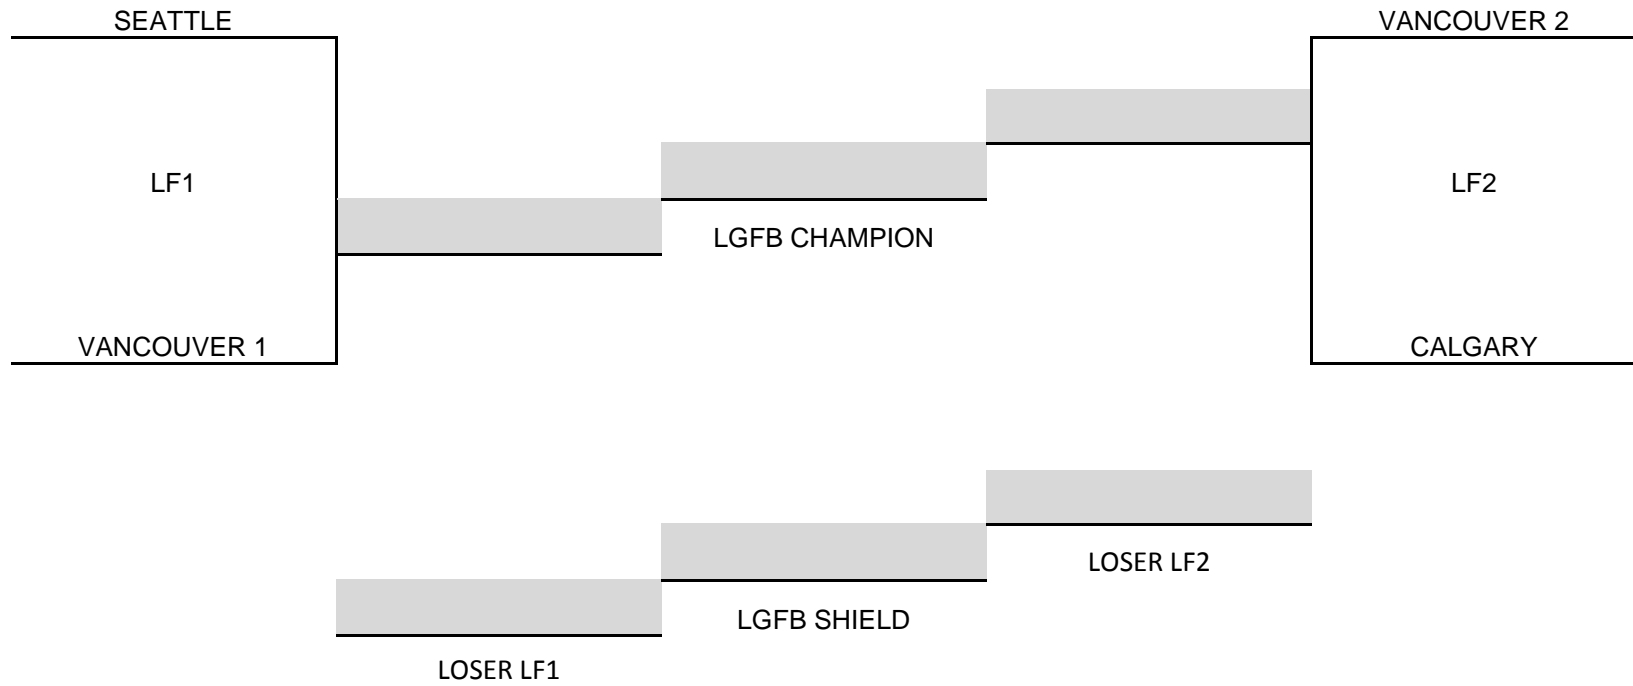

Time	Game #	FIELD 1 (LGFB/CAMOGIE)	REF
10	C1	SEA vs CAL (CAM)	VAN
11	LF1	SEA vs VAN1 (LGFB)	CAL
12	C2	CAL vs VAN(CAM)	SEA
1	LF2	CAL vs VAN2 (LGFB)	VAN1
2	C3	VAN vs SEA (CAM)	CAL
3	LF3	LADIES FOOTBALL SHIELD	TBD
4	C4	CAMOGIE CHAMPIONSHIP	TBD
5	LF4	LADIES FOOTBALL CHAMPIONSHIP	TBD

Time	Game #	FIELD 2 (HURLING)	REF
10	H1	CRB vs VAN1	MON
11	H2	SEA vs CAL	CRB
12	H3	MON vs VAN2	CAL
1	H4	TAC vs BEN	SEA
2	H5	W1 vs W3	TAC
3	H6	W2 vs W4	VAN1
4	H7	L1 vs L4	L - H5
5	H9	HURLING CHAMPIONSHIP	TBD

Time	Game #	FIELD 3 (FOOTBALL)	REF
10	FB1	SEA vs FRA	CAL
11	FB2	VAN vs TAC	POR
12	FB3	POR vs CAL	SEA
1	FB4	L1 vs L3	VAN
2	FB5	VAN vs W1	FRA
3	FB6	W3 vs W4	TAC
4	H8	L2 vs L3	L - H6
5	FB7	FOOTBALL CHAMPIONSHIP	TBD

LADIES GAELIC FOOTBALL BRACKET