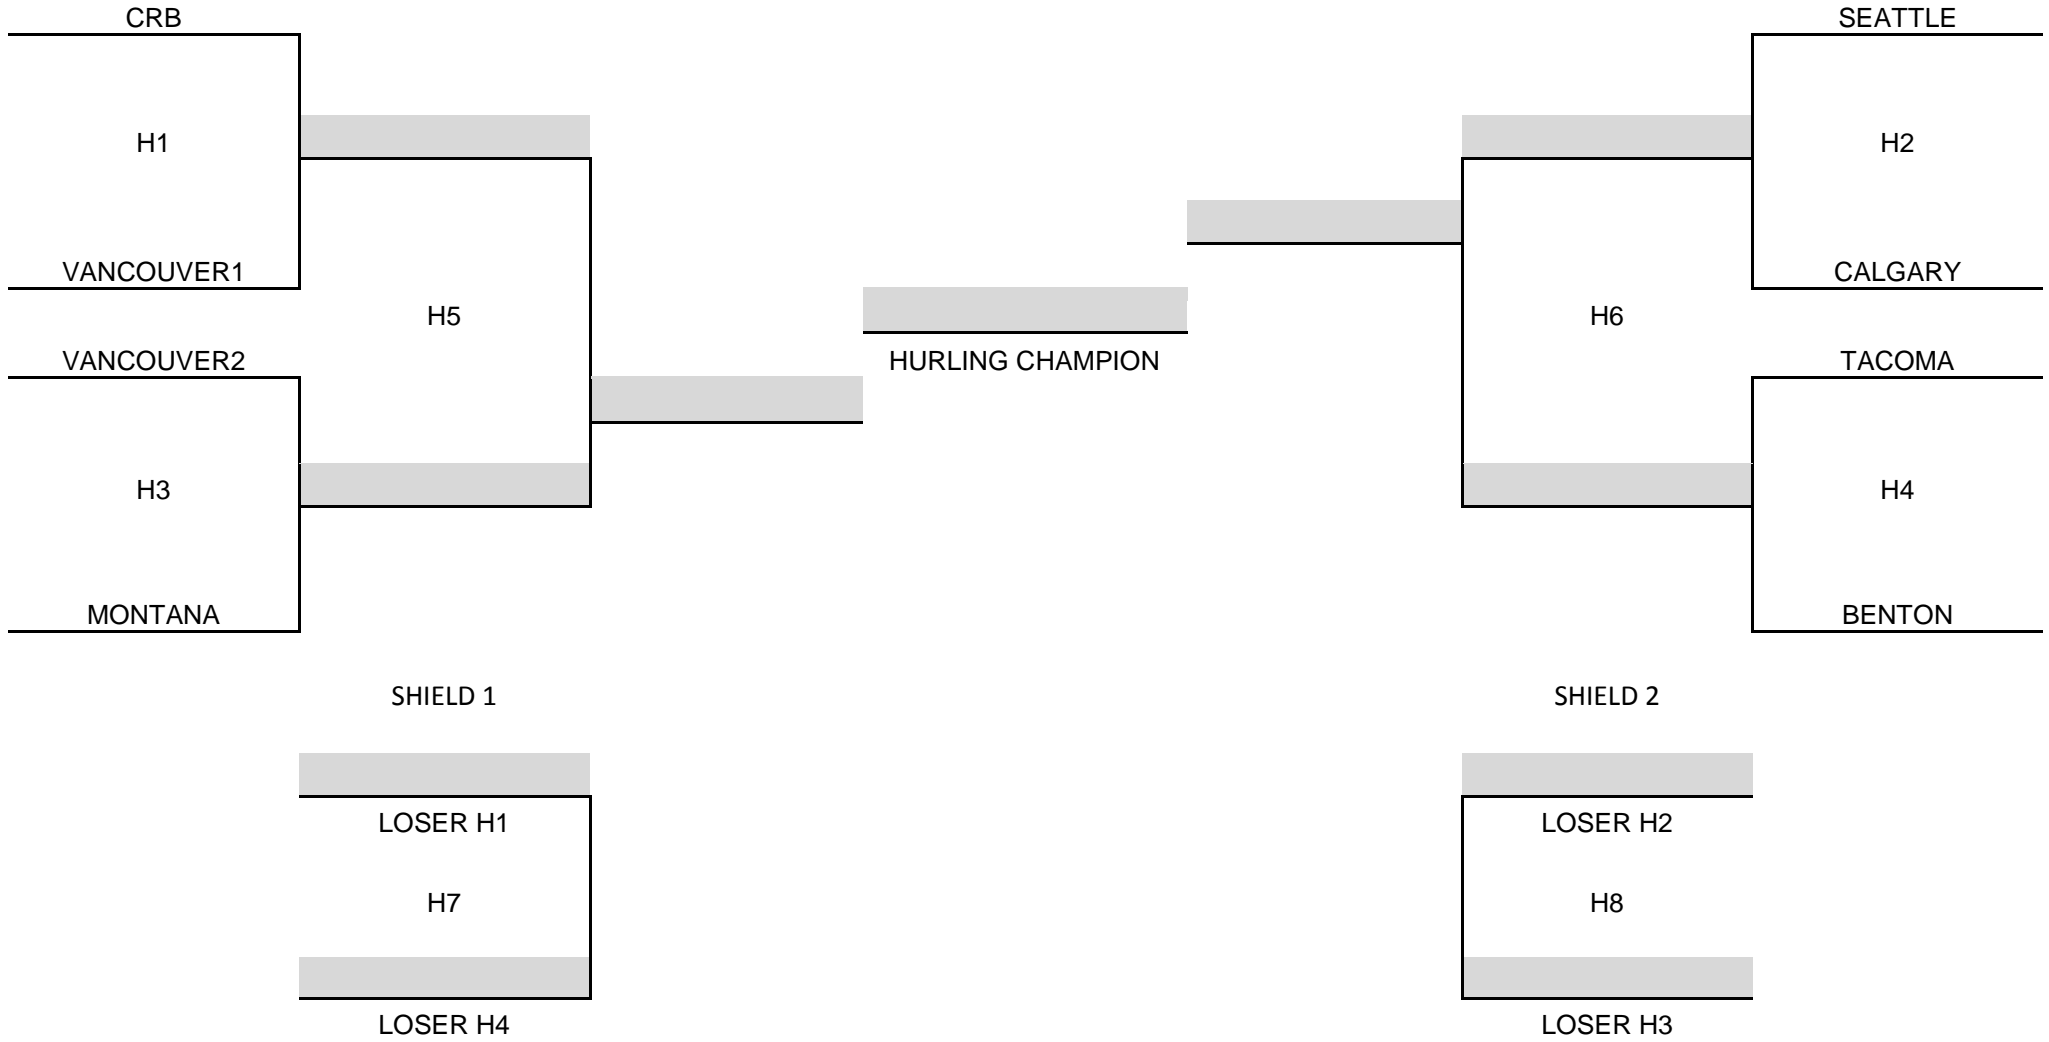

SEATTLE GAELIC GAMES

EMERALD CITY CUP

FIXTURES AND BRACKETS

PARTICIPATING CLUBS:

**SEATTLE GAELS
BENTON BRIGADE
CALGARY CHIEFTAINS GAA
COLUMBIA RED BRANCH
FRASER VALLEY GC
MONTANA GRIZZLIES
PORTLAND EIREANNACH
TACOMA RANGERS
VANCOUVER ISSC**

LADIES GAELIC FOOTBALL BRACKET

CAMOGIE ROUND ROBIN

		SCORE
GAME 1	SEATTLE	
	CALGARY	
GAME 2	CALGARY	
	VANCOUVER	
GAME 3	VANCOUVER	
	SEATTLE	

HURLING BRACKET

MENS GAELIC FOOTBALL BRACKET